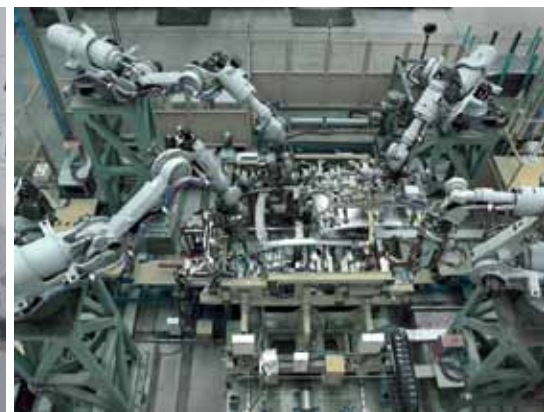

Great Wall. A Great story.